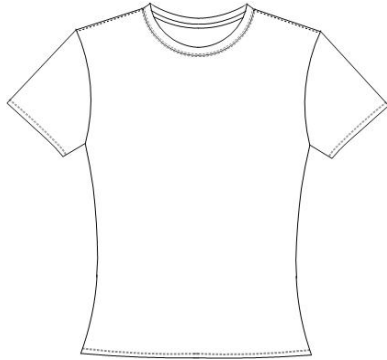

Gildan Activewear 2016 Europe Product Line

STYLE 42000L

Gildan Performance Ladies' T-Shirt

DETAILS	
Weight	153 g/m2 (145 g/m2 in White)
Content	100% polyester jersey knit
Features	Semi-fitted contoured silhouette with side seam AquaFX for wicking properties Freshcare™ for anti-microbial properties Seamed single needle 1,27 cm collar Heat transfer label Twin needle sleeve and bottom hems
Sizes	LXS - L2XL
Case Packs	LXS - L2XL 36 pieces
Colours	11
SKU's	66