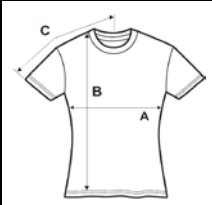

Gildan Activewear 2016 Europe Product Line

STYLE 42000L

Gildan Performance Ladies' T-Shirt

DETAILS	
Weight	153 g/m2 (145 g/m2 in White)
Content	100% polyester jersey knit
Features	Semi-fitted contoured silhouette with side seam AquaFX for wicking properties Freshcare™ for anti-microbial properties Seamed single needle 1,27 cm collar Heat transfer label Twin needle sleeve and bottom hems
Sizes	LXS - L2XL
Case Packs	LXS - L2XL 36 pieces
Colours	11
SKU's	66

Size	Chest/inches (A)	Chest/cm	Length/inches (B)	Length/cm	CB Sleeve/inches (C)	CB Sleeve/cm
Ladies X-Small	15	38	25	64	11.75	30
Ladies Small	17	43	25.50	65	12.50	32
Ladies Medium	19	48	26	66	13.50	34
Ladies Large	21	53	27	69	14.25	36
Ladies X-Large	23	58	28	71	15	38
Ladies 2X-Large	25	64	28.50	72	16	41
Tol.	+/- 1	+/- 2.54	+/-1	+/- 2.54	+/- 0.75	+/- 1.91